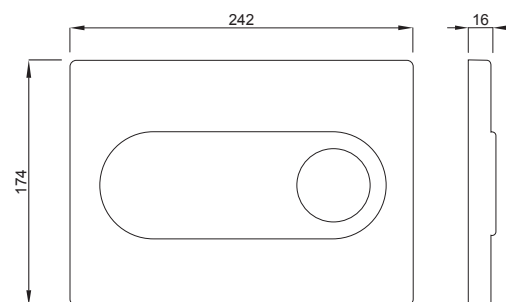

CIRCLE

Article number:

681030

EAN-Code:

3838912063625

Discover the ideal flushing plates for mechanical activation, available in a diverse array of designs, colors, materials, and shapes. Elevate your comfort and satisfaction with this curated selection, tailored to meet your unique preferences and needs.

INSTALLATION METHOD

For installation on concealed flushing cisterns

PROPERTIES

Material: high quality plastic

Dual flushing

Color: matt black

For 189 concealed cisterns

For 198 concealed cisterns

SPECIAL FEATURES

Easy installation and service

PRODUCT CONTAINS

Complete fixing material

PACKING

Carton: 4 Pcs

OTHER AVAILABLE OPTIONS: