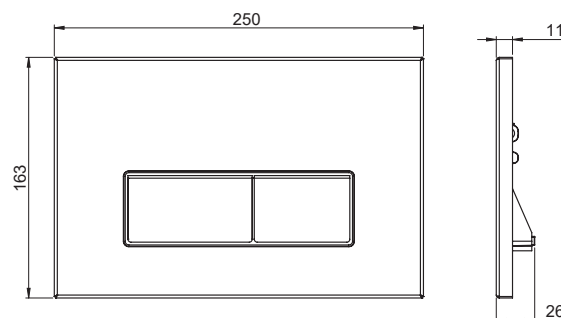

Pluto flush plate

Product Data Sheet

Flush Plate For Concealed Cistern Actuation

Installation method

- For installation on concealed flushing cisterns

Properties

- Flush plates are produced from:
  - high quality stainless steel material,
- Dual flush (large flush button / small flush button),
- For use with cisterns model: 199, T02, T06, T07B, PrimaFlo, VivaFlo

Special feature

- Easy installation and service

Product contains

- Instruction manual,
- Complete installation and fixing material

Dimension of the product

- Width 250 mm, height 163 mm

Logistics Information

- Quantity – packaging / packing: 1 / 10 pcs
- Warranty: more information in General terms and conditions

Stainless steel
SKU: P73-0017-0000
EAN: 8681282664986