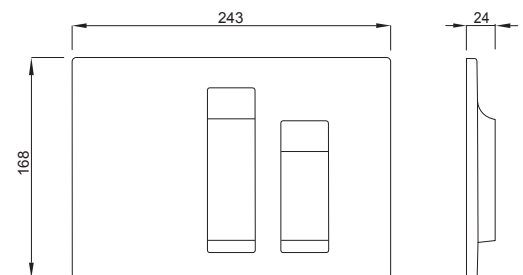

KEY

Article number:
620462

EAN-Code:
3838912036704

Discover the ideal flushing plates for mechanical activation, available in a diverse array of designs, colors, materials, and shapes. Elevate your comfort and satisfaction with this curated selection, tailored to meet your unique preferences and needs.

INSTALLATION METHOD

For mounting on concealed flushing cisterns

PROPERTIES

Material: high-quality plastic

Dual flushing

Colour: gloss chrome

For concealed flushing cisterns 7512/7522

For concealed flushing cisterns 9052

For concealed flushing cisterns 9012

SPECIAL FEATURES

Simple installation and maintenance

PRODUCT CONTAINS

All parts required for mounting are supplied with the product

PACKING

Carton: 4 Pcs

OTHER AVAILABLE OPTIONS: