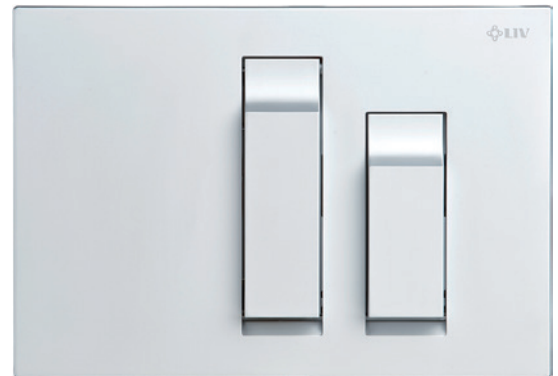

KEY

Article number:
620462

EAN-Code:
3838912036704

Discover the ideal flushing plates for mechanical activation, available in a diverse array of designs, colors, materials, and shapes. Elevate your comfort and satisfaction with this curated selection, tailored to meet your unique preferences and needs.

INSTALLATION METHOD

For mounting on concealed flushing cisterns

PROPERTIES

Material: high-quality plastic

Dual flushing

Colour: gloss chrome

For concealed flushing cisterns 7512/7522

For concealed flushing cisterns 9052

For concealed flushing cisterns 9012

SPECIAL FEATURES

Simple installation and maintenance

PRODUCT CONTAINS

All parts required for mounting are supplied with the product

PACKING

Carton: 4 Pcs

OTHER AVAILABLE OPTIONS: