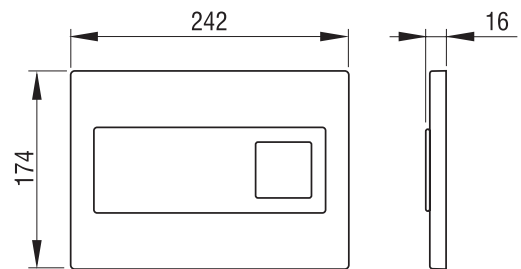

CARO

Article number:
675043

EAN-Code:
3838912064394

Discover the ideal flushing plates for mechanical activation, available in a diverse array of designs, colors, materials, and shapes. Elevate your comfort and satisfaction with this curated selection, tailored to meet your unique preferences and needs.

INSTALLATION METHOD

For mounting on concealed flushing cisterns

PROPERTIES

Material: glass

Dual flushing

Colour: black/gold

For concealed flushing cisterns 7512/7522

For concealed flushing cisterns 9052

For concealed flushing cisterns 9012

SPECIAL FEATURES

Simple installation and maintenance

PRODUCT CONTAINS

All parts required for mounting are supplied with the product

PACKING

Carton: 4 Pcs

OTHER AVAILABLE OPTIONS: