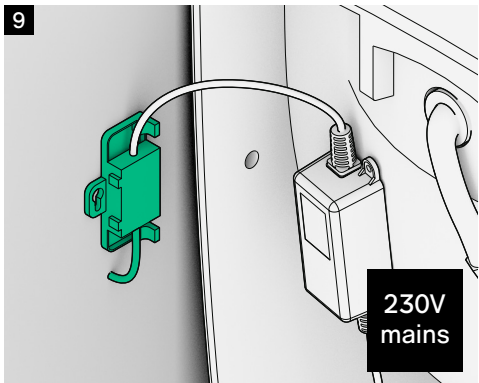

Scope of delivery

1 Urinal mounting set

2 Smart Key

3 Urinal horizontal trap

4 Urinal with integrated flushing system
Illustrative drawing

Instructions

Instructions (cont.)

13

14

15

Warning

IPEE Urinal grate

CUS.01

Settings

Forced flush

Settings

Selecting next flushing volume

Working principle

IPEE Mini detects when a urinal is actually being used as it measures through the ceramic when a conductive liquid (urine) flows over the sensor. To ensure flawless detection and performance, urine should flow directly over the sensor.