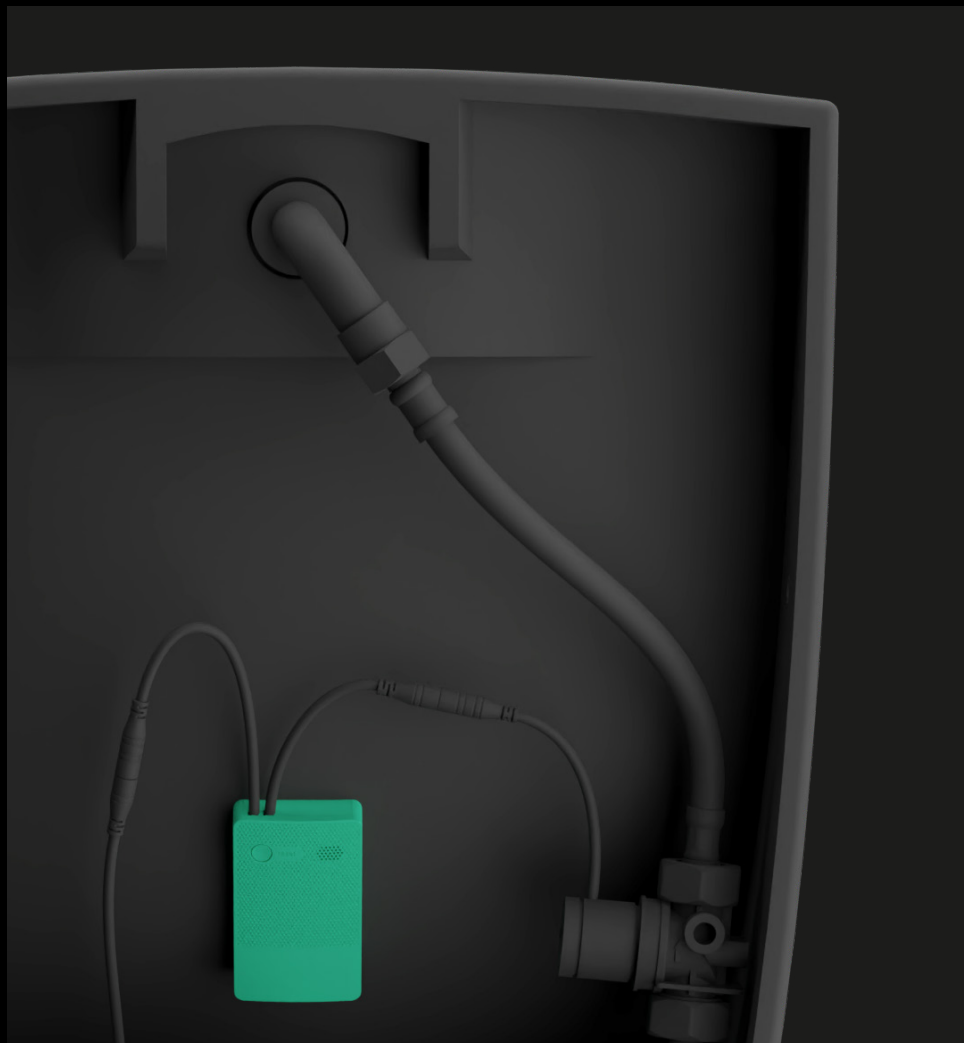

Mini: pack

Installation Manual

Safety

Target group

This document is aimed at the installers of all products that include IPEE Mini (mains-operated or battery-operated).

Intended use

IPEE Mini is intended to flush urinal ceramics.

Safety notes

- Operation, care and maintenance work may only be performed by the operator or user as described in this user manual.
- Do not modify the IPEE Mini or add any additional modules.
- If there is any indication of damage or defects, do not open and attempt to repair the IPEE Mini yourself; call in a skilled person.
- Repairs may only be carried out by a skilled person using original spare parts and accessories.
- For mains-operated versions, provide an easily accessible circuit-breaker.
- For indoor use only.

Selecting next flushing volume

Working principle

IPEE Mini detects when a urinal is actually being used as it measures through the ceramic when a conductive liquid (urine) flows over the sensor. To ensure flawless detection and performance, urine should flow directly over the sensor.