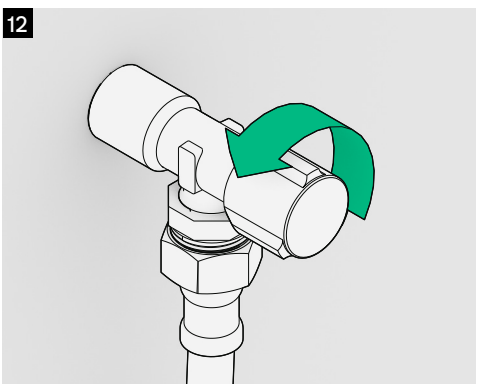

Scope of delivery

1 Urinal mounting set

2 Smart Key

3 Urinal horizontal trap

4 Urinal with integrated flushing system
Illustrative drawing

Instructions

Instructions (cont.)

13

Selecting next flushing volume

Working principle

IPEE Mini detects when a urinal is actually being used as it measures through the ceramic when a conductive liquid (urine) flows over the sensor. To ensure flawless detection and performance, urine should flow directly over the sensor.