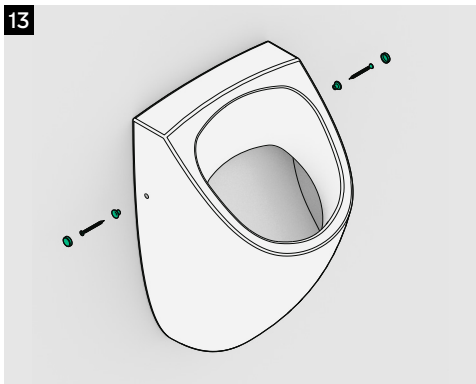

Scope of delivery

1 Urinal mounting set

2 Smart Key

3 Urinal horizontal trap

4 Urinal with integrated flushing system
Illustrative drawing

Instructions

Instructions (cont.)

13

14

15

Warning

IPEE Urinal grate

CUS.01

Settings

Forced flush

Settings

Selecting next flushing volume

Working principle

IPEE Mini detects when a urinal is actually being used as it measures through the ceramic when a conductive liquid (urine) flows over the sensor. To ensure flawless detection and performance, urine should flow directly over the sensor.