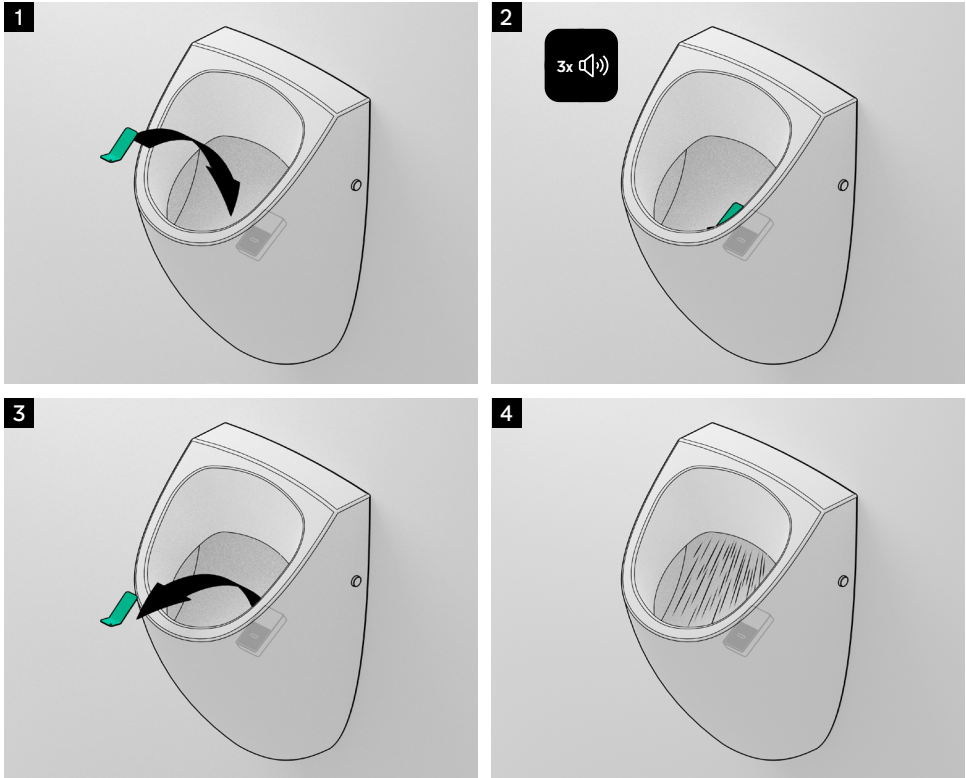

Scope of delivery

1 Urinal mounting set

2 Smart Key

3 Urinal horizontal trap

4 Urinal with integrated flushing system
Illustrative drawing

Instructions

Instructions (cont.)

13

14

15

Warning

IPEE Urinal grate

CUS.01

Settings

Forced flush

Settings

Selecting next flushing volume

Working principle

IPEE Mini detects when a urinal is actually being used as it measures through the ceramic when a conductive liquid (urine) flows over the sensor. To ensure flawless detection and performance, urine should flow directly over the sensor.