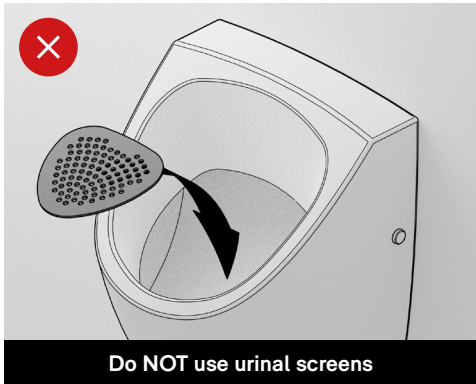

Scope of delivery

1 Urinal mounting set

2 Smart Key

3 Urinal horizontal trap

4 Urinal with integrated flushing system
Illustrative drawing

Instructions

Instructions (cont.)

13

14

15

Warning

IPEE Urinal grate

CUS.01

Settings

Forced flush

Settings

Selecting next flushing volume

Working principle

IPEE Mini detects when a urinal is actually being used as it measures through the ceramic when a conductive liquid (urine) flows over the sensor. To ensure flawless detection and performance, urine should flow directly over the sensor.