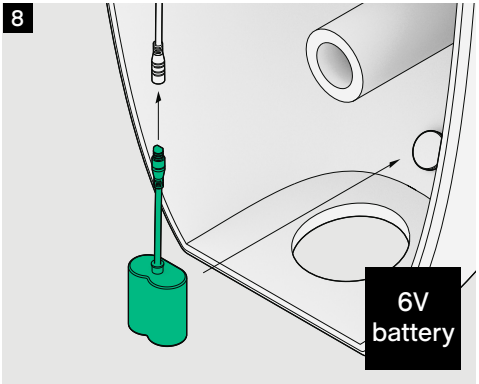

Scope of delivery

1 Urinal mounting set

2 Smart Key

3 Urinal horizontal trap

4 Urinal with integrated flushing system
Illustrative drawing

Instructions

Instructions (cont.)

13

14

15

Warning

IPEE Urinal grate

CUS.01

Settings

Forced flush

Settings

Selecting next flushing volume

Working principle

IPEE Mini detects when a urinal is actually being used as it measures through the ceramic when a conductive liquid (urine) flows over the sensor. To ensure flawless detection and performance, urine should flow directly over the sensor.