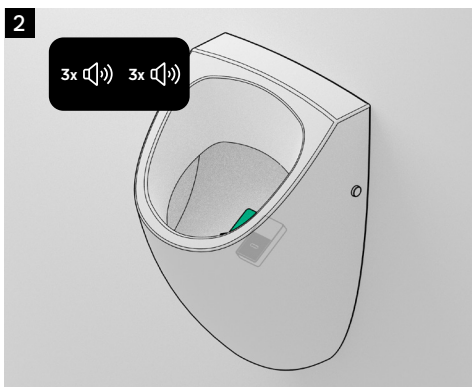

Scope of delivery

1 Urinal mounting set

2 Smart Key

3 Urinal horizontal trap

4 Urinal with integrated flushing system
Illustrative drawing

Instructions

Instructions (cont.)

13

14

15

Warning

IPEE Urinal grate

CUS.01

Settings

Forced flush

Settings

Selecting next flushing volume

Working principle

IPEE Mini detects when a urinal is actually being used as it measures through the ceramic when a conductive liquid (urine) flows over the sensor. To ensure flawless detection and performance, urine should flow directly over the sensor.