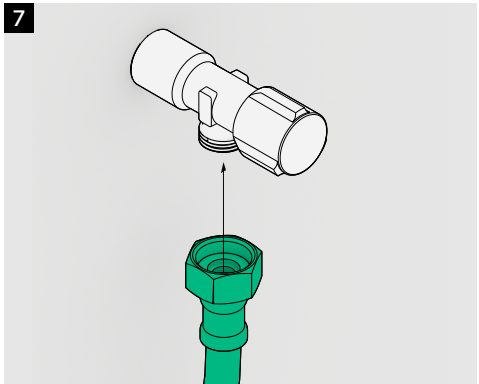

Scope of delivery

1 Urinal mounting set

2 Smart Key

3 Urinal horizontal trap

4 Urinal with integrated flushing system
Illustrative drawing

Instructions

Instructions (cont.)

13

14

15

Warning

IPEE Urinal grate

CUS.01

Settings

Forced flush

Settings

Selecting next flushing volume

Working principle

IPEE Mini detects when a urinal is actually being used as it measures through the ceramic when a conductive liquid (urine) flows over the sensor. To ensure flawless detection and performance, urine should flow directly over the sensor.