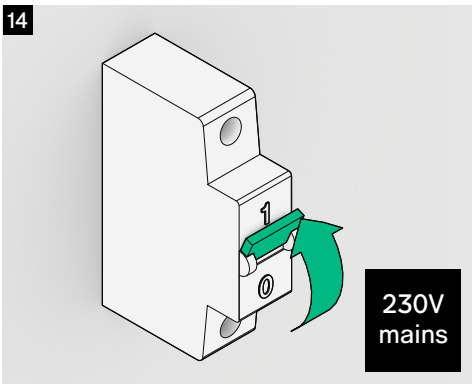

Instructions (cont.)

13

14

15