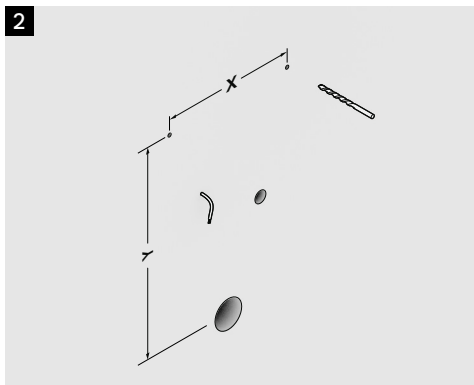

Scope of delivery

1 Urinal mounting set

2 Smart Key

3 Urinal horizontal trap

4 Urinal with integrated flushing system
Illustrative drawing

Instructions

Instructions (cont.)

13

Selecting next flushing volume

Working principle

IPEE Mini detects when a urinal is actually being used as it measures through the ceramic when a conductive liquid (urine) flows over the sensor. To ensure flawless detection and performance, urine should flow directly over the sensor.