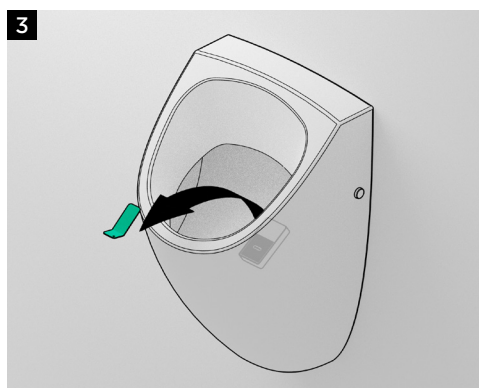

Scope of delivery

1 Urinal mounting set

2 Smart Key

3 Urinal horizontal trap

4 Urinal with integrated flushing system
Illustrative drawing

Instructions

Instructions (cont.)

13

14

15

Warning

IPEE Urinal grate

CUS.01

Settings

Forced flush

Settings

Selecting next flushing volume

Working principle

IPEE Mini detects when a urinal is actually being used as it measures through the ceramic when a conductive liquid (urine) flows over the sensor. To ensure flawless detection and performance, urine should flow directly over the sensor.