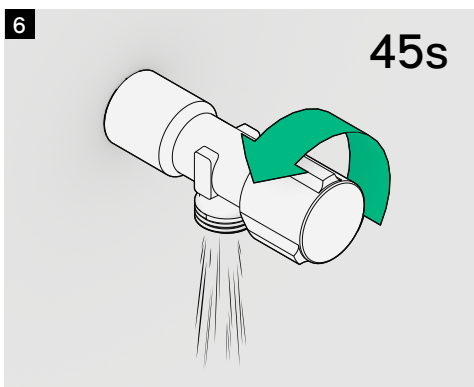

Scope of delivery

1 Urinal mounting set

2 Smart Key

3 Urinal horizontal trap

4 Urinal with integrated flushing system
Illustrative drawing

Instructions

Instructions (cont.)

13

Selecting next flushing volume

Working principle

IPEE Mini detects when a urinal is actually being used as it measures through the ceramic when a conductive liquid (urine) flows over the sensor. To ensure flawless detection and performance, urine should flow directly over the sensor.