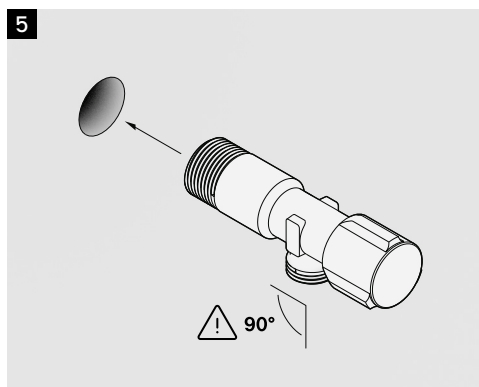

Scope of delivery

1 Urinal mounting set

2 Smart Key

3 Urinal horizontal trap

4 Urinal with integrated flushing system
Illustrative drawing

Instructions

Instructions (cont.)

13

Selecting next flushing volume

Working principle

IPEE Mini detects when a urinal is actually being used as it measures through the ceramic when a conductive liquid (urine) flows over the sensor. To ensure flawless detection and performance, urine should flow directly over the sensor.