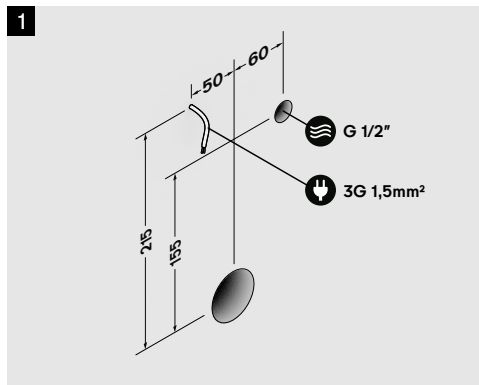

Scope of delivery

1 Urinal mounting set

2 Smart Key

3 Urinal horizontal trap

4 Urinal with integrated flushing system
Illustrative drawing

Instructions

Instructions (cont.)

13

14

15

Warning

IPEE Urinal grate

CUS.01

Settings

Forced flush

Settings

Selecting next flushing volume

Working principle

IPEE Mini detects when a urinal is actually being used as it measures through the ceramic when a conductive liquid (urine) flows over the sensor. To ensure flawless detection and performance, urine should flow directly over the sensor.