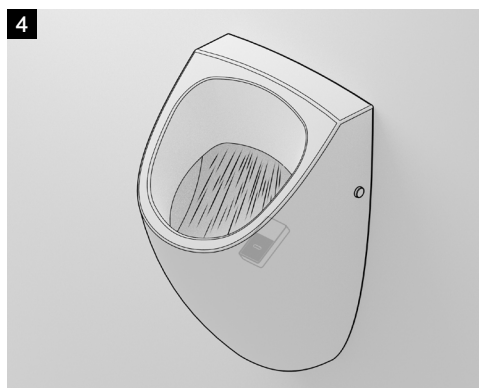

Scope of delivery

1 Urinal mounting set

2 Smart Key

3 Urinal horizontal trap

4 Urinal with integrated flushing system
Illustrative drawing

Instructions

Instructions (cont.)

13

14

15

Warning

IPEE Urinal grate

CUS.01

Settings

Forced flush

Settings

Selecting next flushing volume

Working principle

IPEE Mini detects when a urinal is actually being used as it measures through the ceramic when a conductive liquid (urine) flows over the sensor. To ensure flawless detection and performance, urine should flow directly over the sensor.