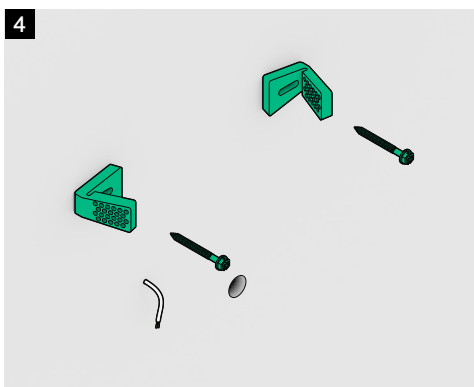

Scope of delivery

1 Urinal mounting set

2 Smart Key

3 Urinal horizontal trap

4 Urinal with integrated flushing system
Illustrative drawing

Instructions

Instructions (cont.)

13

14

15

Warning

IPEE Urinal grate

CUS.01

Settings

Forced flush

Settings

Selecting next flushing volume

Working principle

IPEE Mini detects when a urinal is actually being used as it measures through the ceramic when a conductive liquid (urine) flows over the sensor. To ensure flawless detection and performance, urine should flow directly over the sensor.