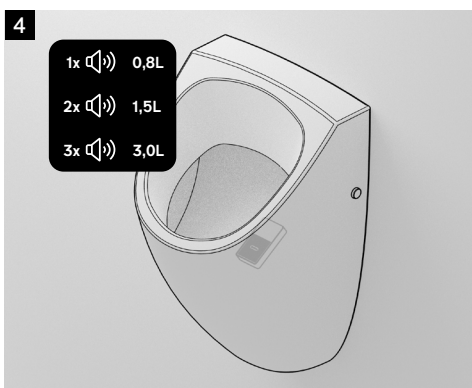

Scope of delivery

1 Urinal mounting set

2 Smart Key

3 Urinal horizontal trap

4 Urinal with integrated flushing system
Illustrative drawing

Instructions

Instructions (cont.)

13

14

15

Warning

IPEE Urinal grate

CUS.01

Settings

Forced flush

Settings

Selecting next flushing volume

Working principle

IPEE Mini detects when a urinal is actually being used as it measures through the ceramic when a conductive liquid (urine) flows over the sensor. To ensure flawless detection and performance, urine should flow directly over the sensor.