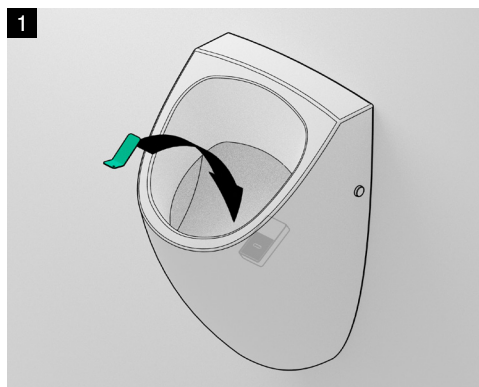

Scope of delivery

1 Urinal mounting set

2 Smart Key

3 Urinal horizontal trap

4 Urinal with integrated flushing system
Illustrative drawing

Instructions

Instructions (cont.)

13

14

15

Warning

IPEE Urinal grate

CUS.01

Settings

Forced flush

Settings

Selecting next flushing volume

Working principle

IPEE Mini detects when a urinal is actually being used as it measures through the ceramic when a conductive liquid (urine) flows over the sensor. To ensure flawless detection and performance, urine should flow directly over the sensor.