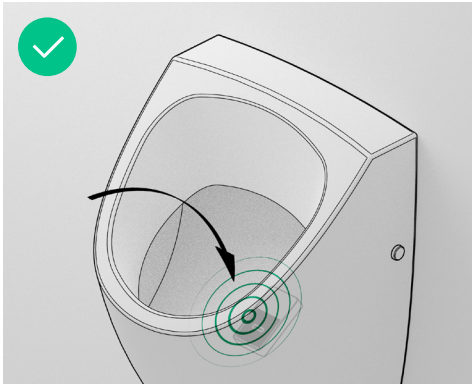

Scope of delivery

1 Urinal mounting set

2 Smart Key

3 Urinal horizontal trap

4 Urinal with integrated flushing system
Illustrative drawing

Instructions

Instructions (cont.)

13

14

15

Warning

IPEE Urinal grate

CUS.01

Settings

Forced flush

Settings

Selecting next flushing volume

Working principle

IPEE Mini detects when a urinal is actually being used as it measures through the ceramic when a conductive liquid (urine) flows over the sensor. To ensure flawless detection and performance, urine should flow directly over the sensor.