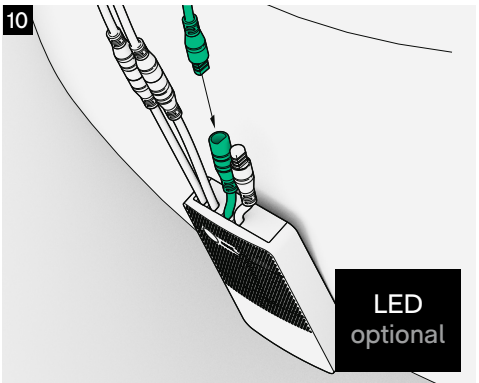

Scope of delivery

1 Urinal mounting set

2 Smart Key

3 Urinal horizontal trap

4 Urinal with integrated flushing system
Illustrative drawing

Instructions

Instructions (cont.)

13

14

15

Warning

IPEE Urinal grate

CUS.01

Settings

Forced flush

Settings

Selecting next flushing volume

Working principle

IPEE Mini detects when a urinal is actually being used as it measures through the ceramic when a conductive liquid (urine) flows over the sensor. To ensure flawless detection and performance, urine should flow directly over the sensor.