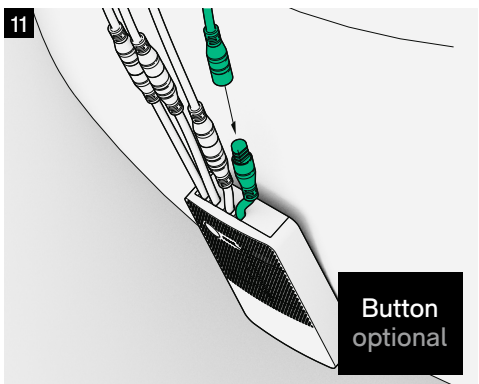

Scope of delivery

1 Urinal mounting set

2 Smart Key

3 Urinal horizontal trap

4 Urinal with integrated flushing system
Illustrative drawing

Instructions

Instructions (cont.)

13

14

15

Warning

IPEE Urinal grate

CUS.01

Settings

Forced flush

Settings

Selecting next flushing volume

Working principle

IPEE Mini detects when a urinal is actually being used as it measures through the ceramic when a conductive liquid (urine) flows over the sensor. To ensure flawless detection and performance, urine should flow directly over the sensor.