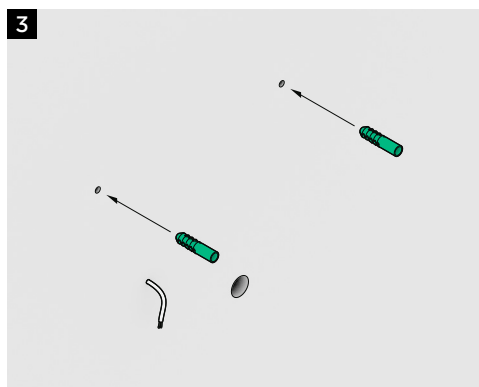

Scope of delivery

1 Urinal mounting set

2 Smart Key

3 Urinal horizontal trap

4 Urinal with integrated flushing system
Illustrative drawing

Instructions

Instructions (cont.)

13

14

15

Warning

IPEE Urinal grate

CUS.01

Settings

Forced flush

Settings

Selecting next flushing volume

Working principle

IPEE Mini detects when a urinal is actually being used as it measures through the ceramic when a conductive liquid (urine) flows over the sensor. To ensure flawless detection and performance, urine should flow directly over the sensor.