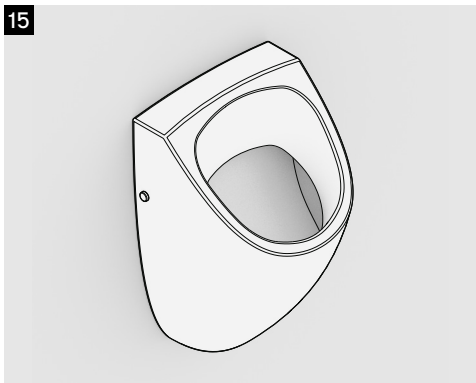

Scope of delivery

1 Urinal mounting set

2 Smart Key

3 Urinal horizontal trap

4 Urinal with integrated flushing system
Illustrative drawing

Instructions

Instructions (cont.)

13

14

15

Warning

IPEE Urinal grate

CUS.01

Settings

Forced flush

Settings

Selecting next flushing volume

Working principle

IPEE Mini detects when a urinal is actually being used as it measures through the ceramic when a conductive liquid (urine) flows over the sensor. To ensure flawless detection and performance, urine should flow directly over the sensor.