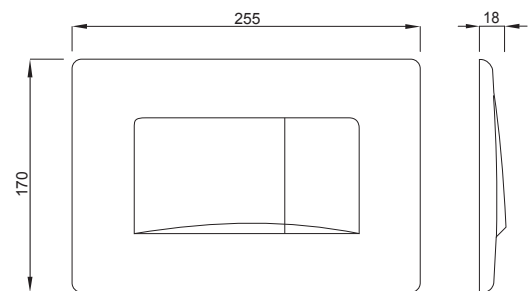

APLITE DUO

Article number:
195870

EAN-Code:
3838912156815

Discover the ideal flushing plates for mechanical activation, available in a diverse array of designs, colors, materials, and shapes. Elevate your comfort and satisfaction with this curated selection, tailored to meet your unique preferences and needs.

INSTALLATION METHOD

For mounting on concealed flushing cisterns

PROPERTIES

Material: high-quality plastic

Dual flushing

Colour: gloss chrome

For concealed flushing cisterns 7512/7522

For concealed flushing cisterns 9052

For concealed flushing cisterns 9012

SPECIAL FEATURES

Simple installation and maintenance

PRODUCT CONTAINS

All parts required for mounting are supplied with the product

PACKING

Carton: 4 Pcs

OTHER AVAILABLE OPTIONS: