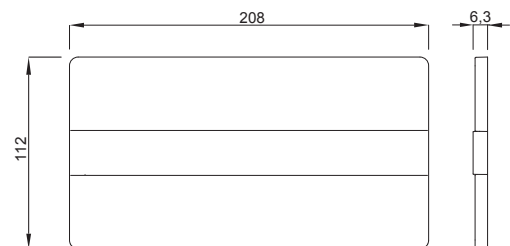

INSTALLATION METHOD

For installation on concealed flushing cisterns

PROPERTIES

Material: high quality plastic

Dual flushing

Color: white

For 387 concealed cisterns

SPECIAL FEATURES

Easy installation and service

For front flushing activation

PRODUCT CONTAINS

Complete fixing material

PACKING

Carton: 12 Pcs

TO BE USED WITH:

DUPLO WC 387
98 cm

DUPLO WC 387
FRONT 112 cm

DUPLO WC 387
FRONT 118 cm