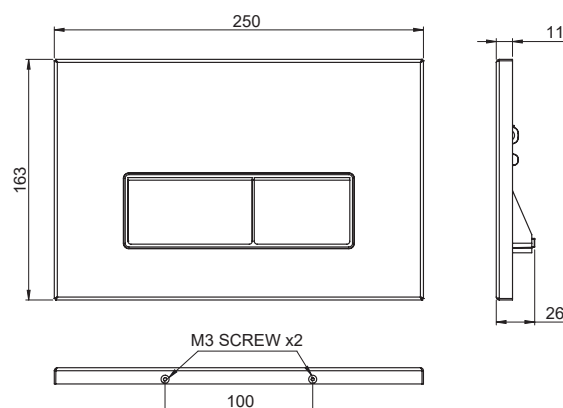

Pluto flush plate, antivandal

Product Data Sheet

Flush Plate For Concealed Cistern Actuation

Installation method

- For installation on concealed flushing cisterns

Properties

- Flush plates are produced from:
  - high quality stainless steel material,
- Dual flush (large flush button / small flush button),
- For use with cisterns model: 199, T02, T06, T07B, PrimaFlo, VivaFlo

Special feature

- For antivandal usage with additional screws
- Easy installation and service

Product contains

- Instruction manual,
- Complete installation and fixing material

Dimension of the product

- Width 250 mm, height 163 mm

Logistics Information

- Quantity – packaging / packing: 1 / 10 pcs
- Warranty: more information in General terms and conditions

Stainless steel
SKU: P73-1017-0000
EAN: 8681282665013