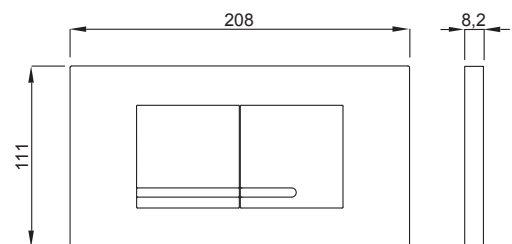

REI DUO

Article number:
7030418751

EAN-Code:
8711778216297

Discover the ideal flushing plates for mechanical activation, available in a diverse array of designs, colors, materials, and shapes. Elevate your comfort and satisfaction with this curated selection, tailored to meet your unique preferences and needs.

INSTALLATION METHOD

For mounting on concealed flushing cisterns

PROPERTIES

Material: high-quality plastic

Dual flushing

Colour: gloss chrome

For 6052 and 387 concealed cisterns

SPECIAL FEATURES

Simple installation and maintenance

Top or front flushing activation

PRODUCT CONTAINS

All parts required for mounting are supplied with the product

PACKING

Carton: 20 Pcs

OTHER AVAILABLE OPTIONS: